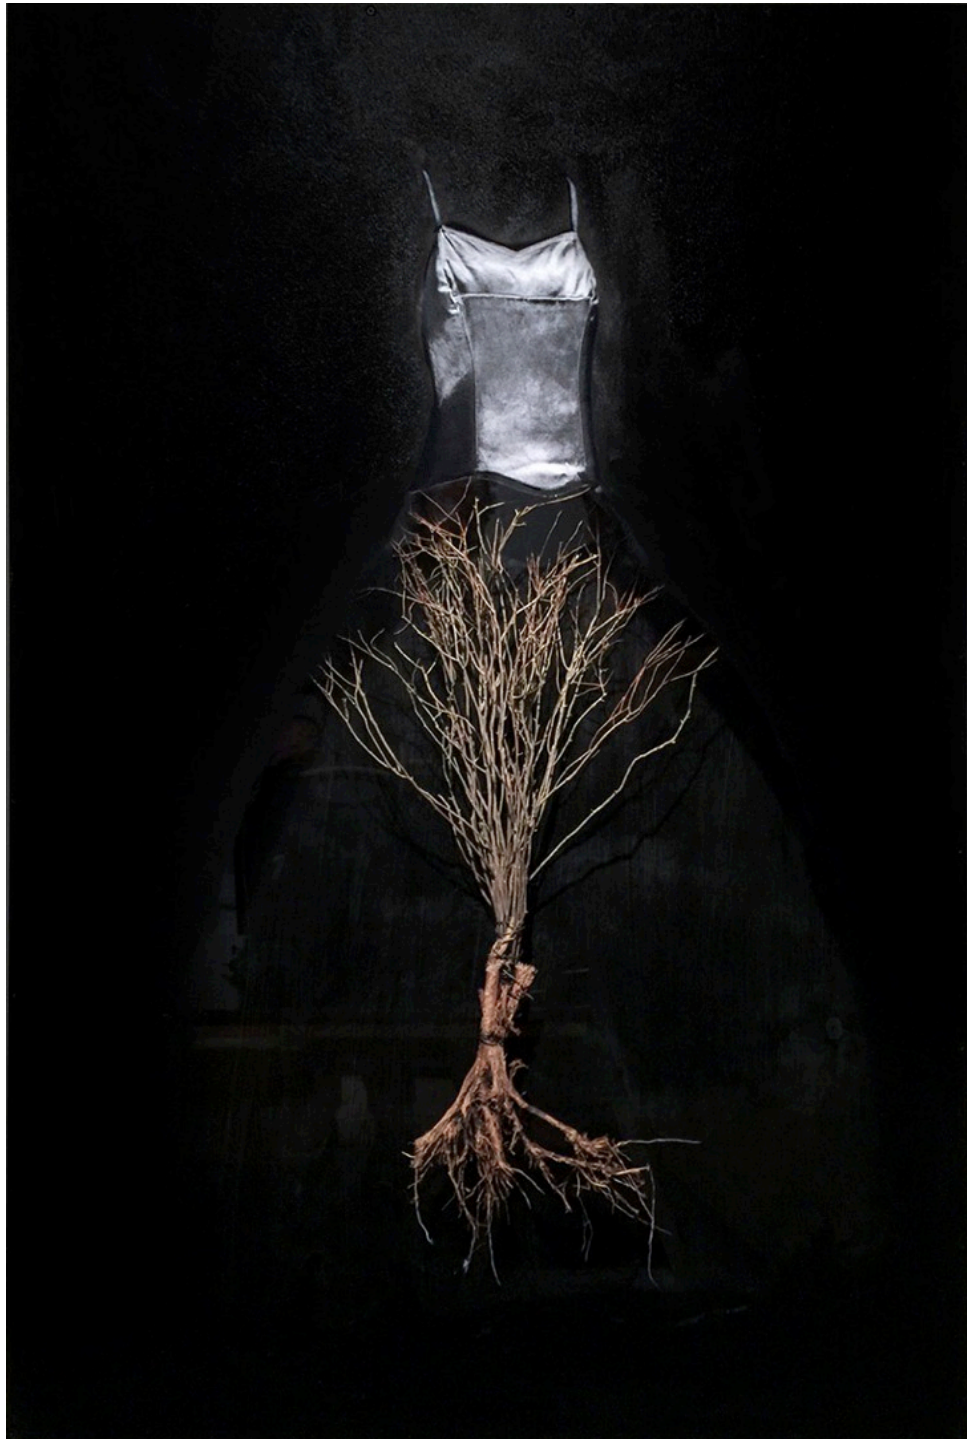

Solomon, 2017

Archival print, Oil on Plexiglas, Wood, Found Branches

72 x 96 x 4 inches (183 x 244 x 10cm)

Branches dimensions variable

MARC STRAUS

NEW YORK

TODD MURPHY

Seraphina, 2017

Archival print, Oil on Plexiglas, Wood, Found Objects

60 x 40 x 2 inches (152.5 x 101.5 x 7.5cm)

MARC STRAUS

NEW YORK

TODD MURPHY

Devorah, 2017

Archival print, Oil on Plexiglas, Wood, Found Objects

60 x 40 x 2 inches (152.5 x 101.5 x 7.5cm)